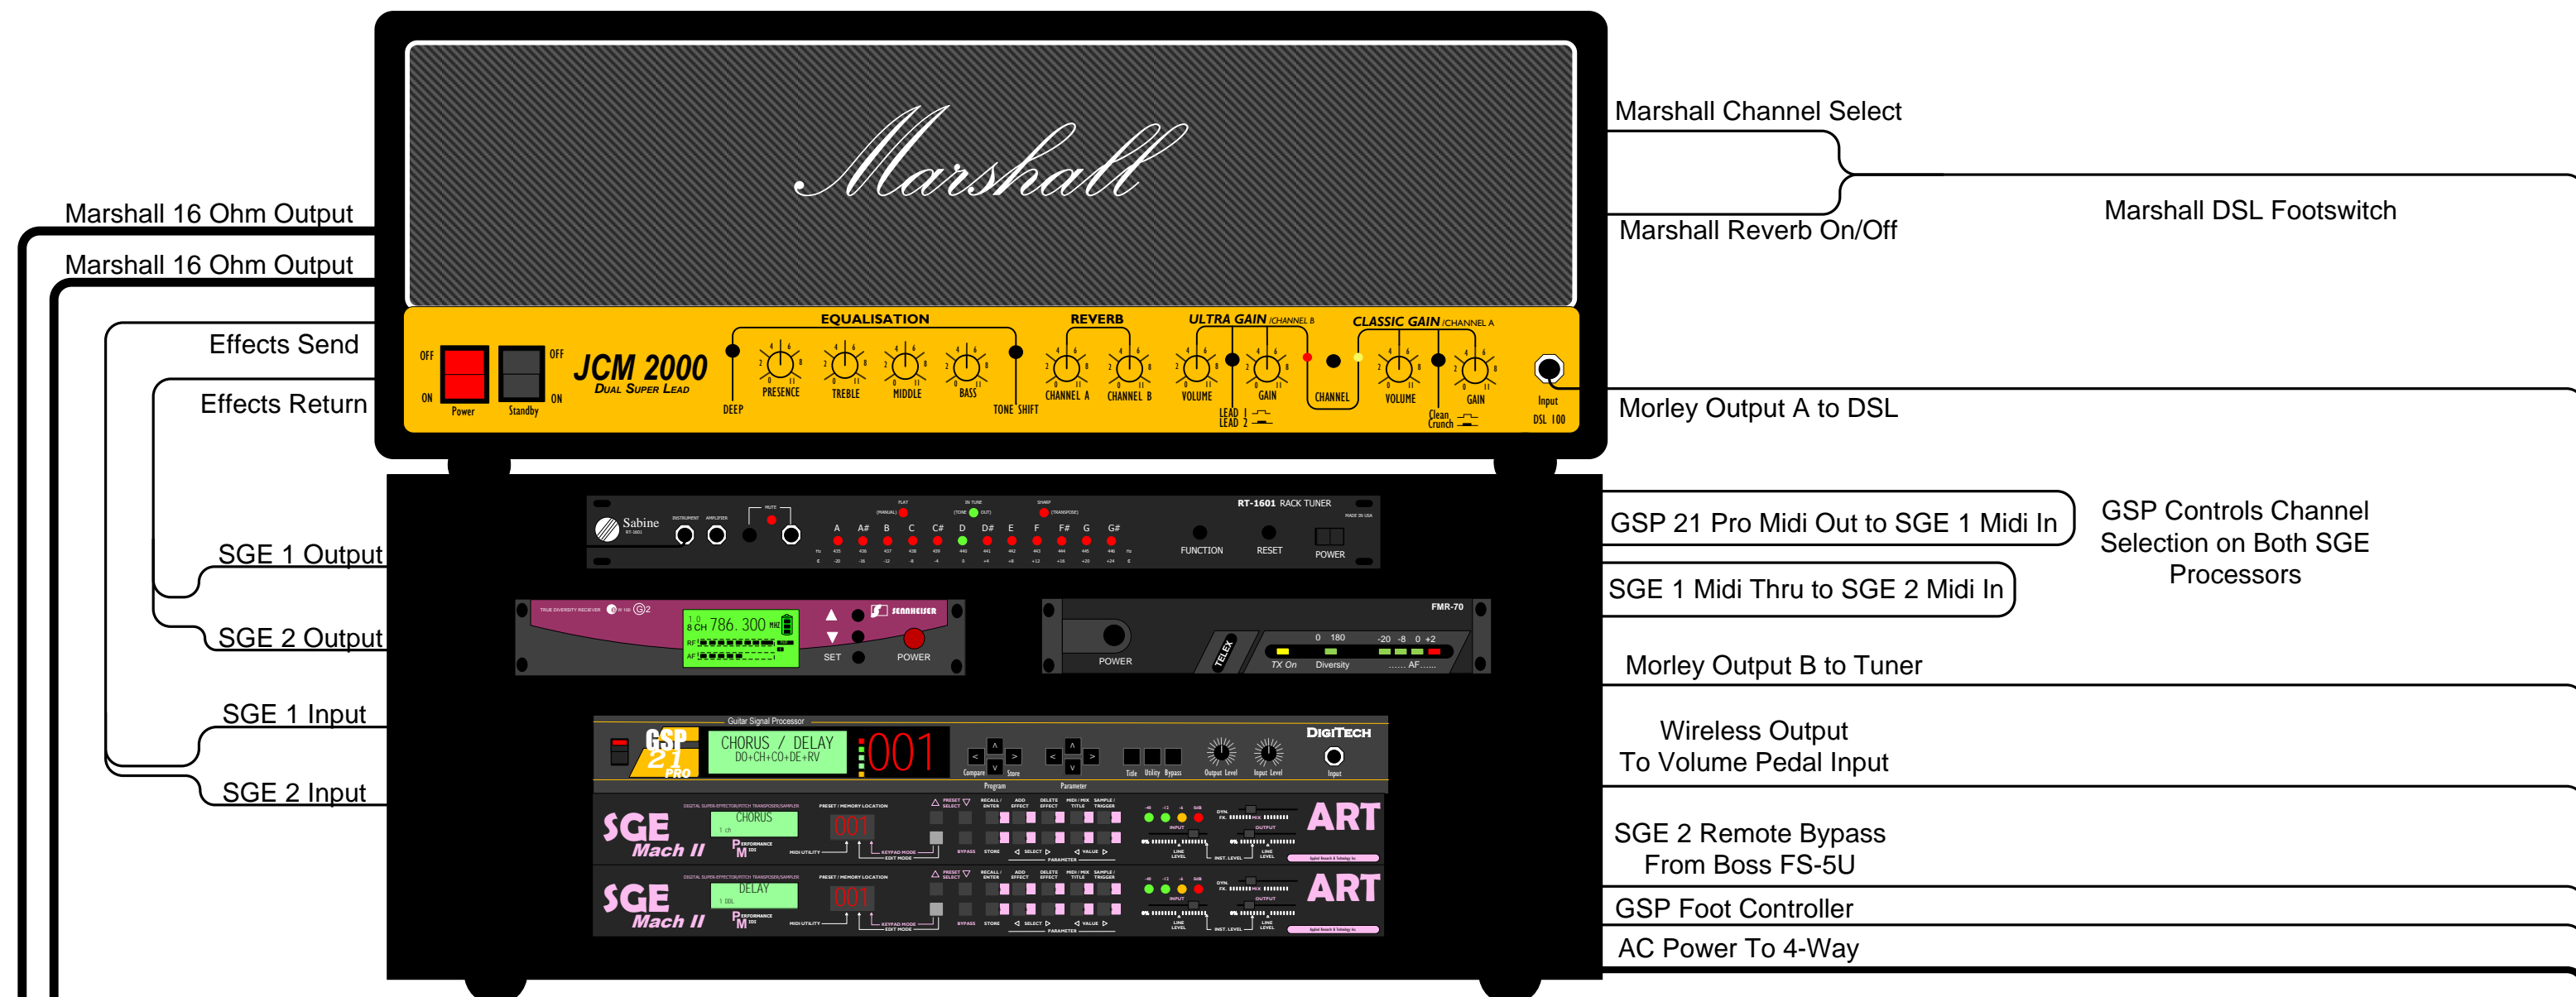

Topsy's Rig Guitars and Keyboards

1960AX 4-25
Watt
Greenbacks