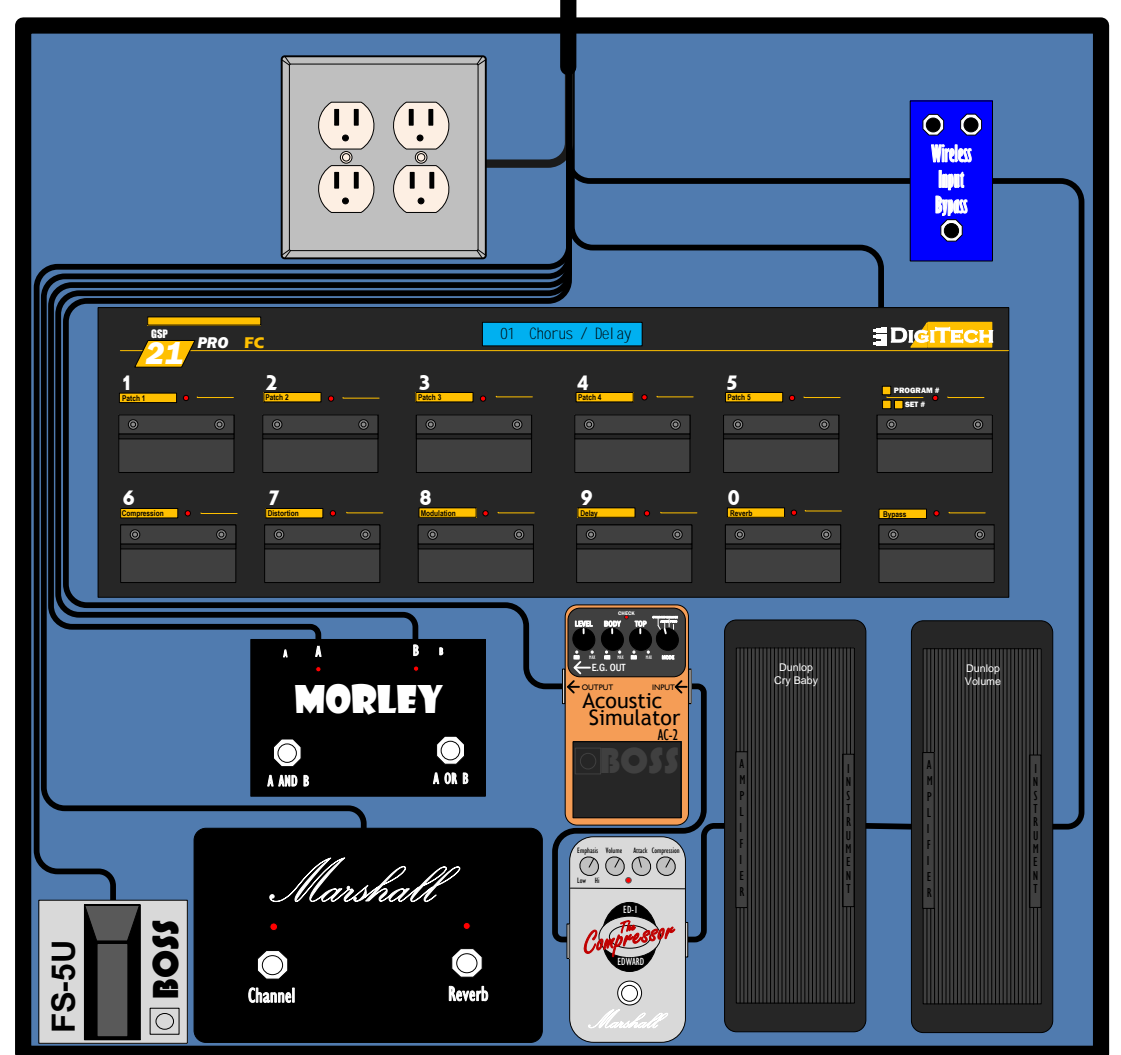

Topsy's Rig Guitars and Keyboards